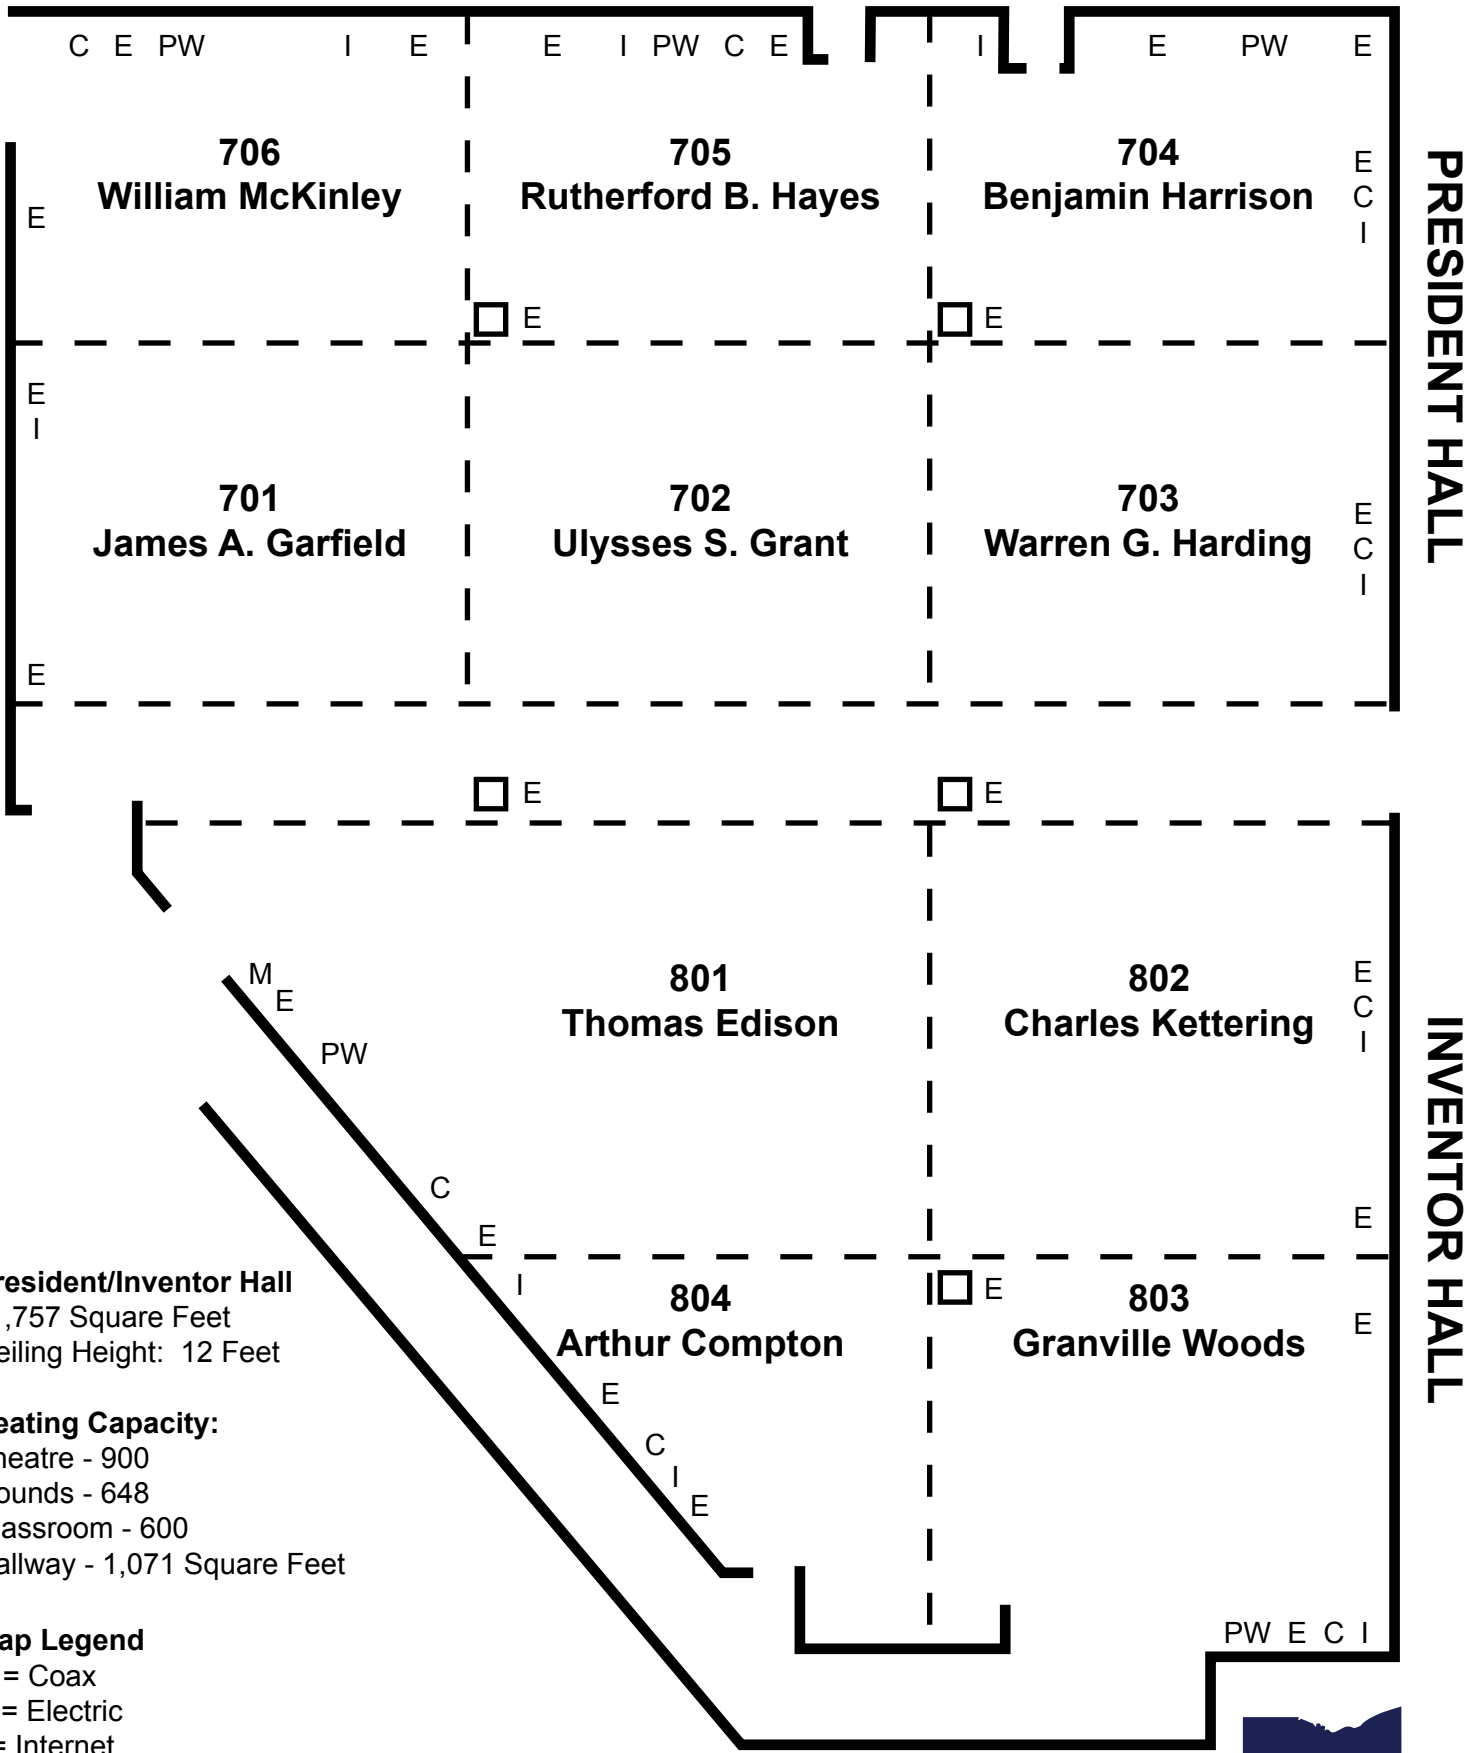

PRESIDENT/INVENTOR HALL

President/Inventor Hall
 11,757 Square Feet
 Ceiling Height: 12 Feet

Seating Capacity:
 Theatre - 900
 Rounds - 648
 Classroom - 600
 Hallway - 1,071 Square Feet

Map Legend
 C = Coax
 E = Electric
 I = Internet
 M = Microphone
 PW = Projection Wall