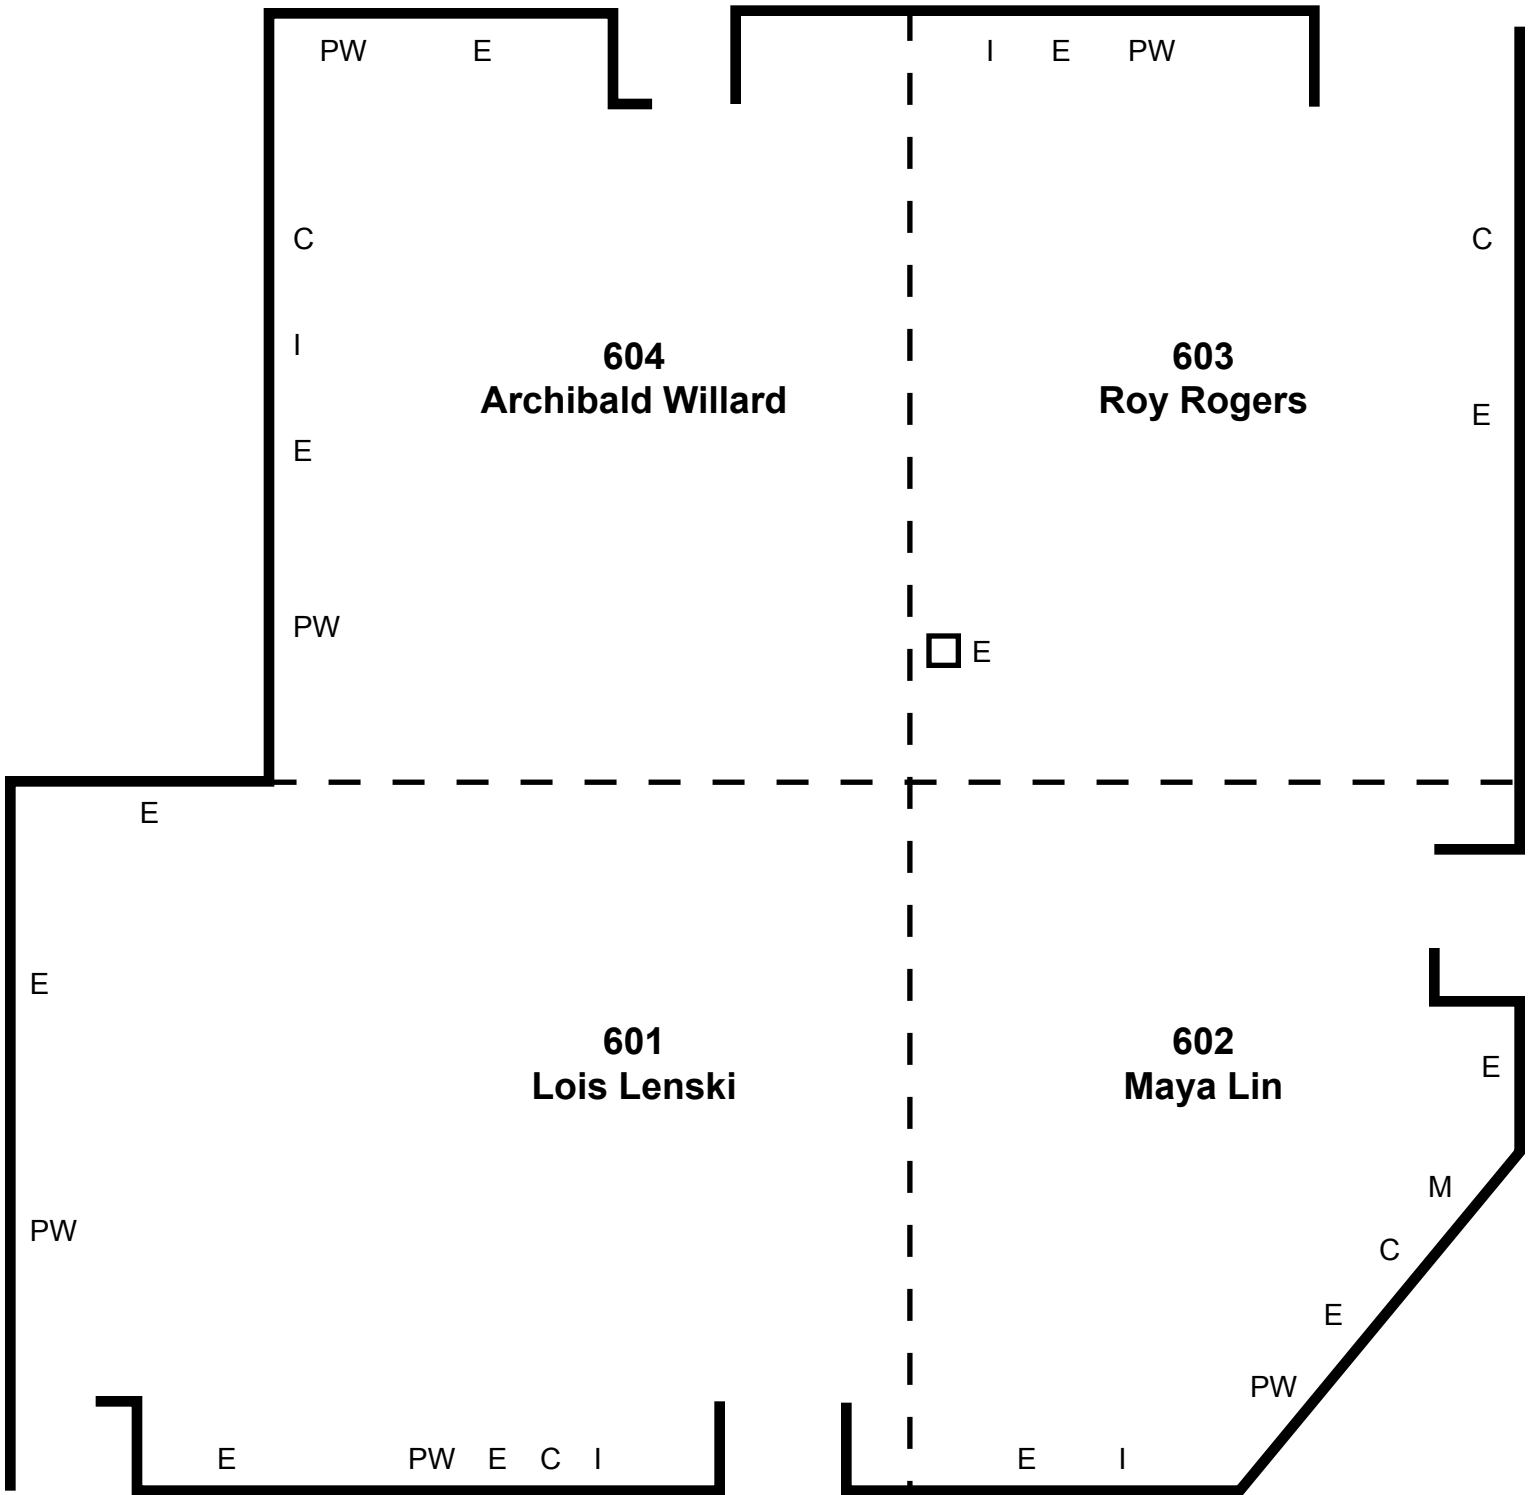

ARTIST HALL

Artist Hall
 3,533 Square Feet
 Ceiling Height: 12 Feet

Seating Capacity:
 Theatre - 200
 Rounds - 160
 Classroom - 150

Map Legend
 C = Coax
 E = Electric
 I = Internet
 M = Microphone
 PW = Projection Wall